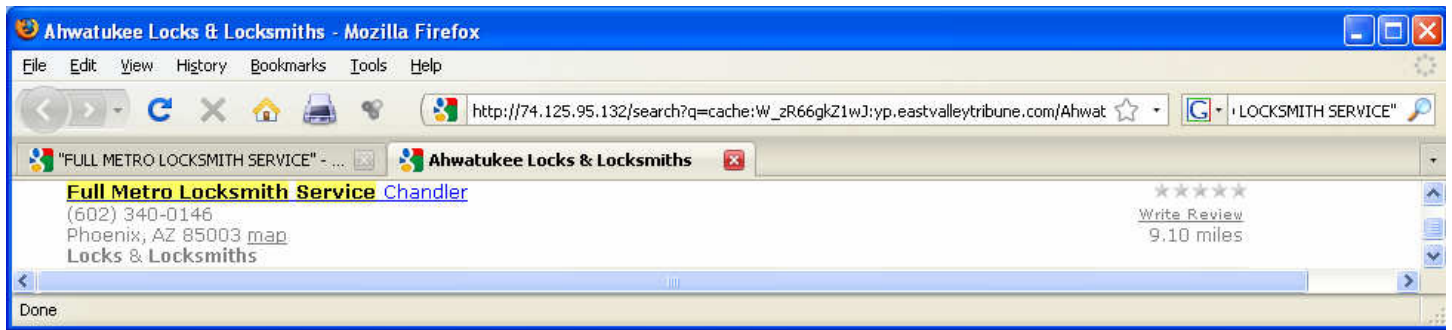

File Edit View History Bookmarks Tools Help

http://74.125.95.132/search?q=cache:W_zR66gkZ1wJ:yp.eastvalleytribune.com/Ahwat

"FULL METRO LOCKSMITH SERVICE" - ... Ahwatukee Locks & Locksmiths

This is Google's cache of http://yp.eastvalleytribune.com/Ahwatukee/Locks+--+26+Locksmiths/distance_15_n.F_zq.html. It is a snapshot of the page as it appeared on May 27, 2009 15:06:20 GMT. The [current page](#) could have changed in the meantime. [Learn more](#)

These search terms are highlighted: **full metro locksmith service** [Text-only version](#)

Done

<http://74.125.155.132/search?q=cache:Woa7JNdTtEIJ:yellowpages.superpages.com/listings.jsp%3FSRC%3Dp ortals%26ALG%3D888%26C%3DLocksmiths%26T%3DPhoenix%26S%3DAZ%26PS%3D22%26OO%3DO %26R%3DD%26PP%3DN%26F%3D1%26L%3DPhoenix%2BAZ%26paging%3D1%26MCPB%3Dtrue%26P I%3D22+%22FULL+METRO+LOCKSMITH+SERVICE%22&cd=9&hl=en&ct=clnk&gl=us&client=firefox- a> (while this is the true and correct link provided by google, apparently they don't ensure that it will work when visited another day.)